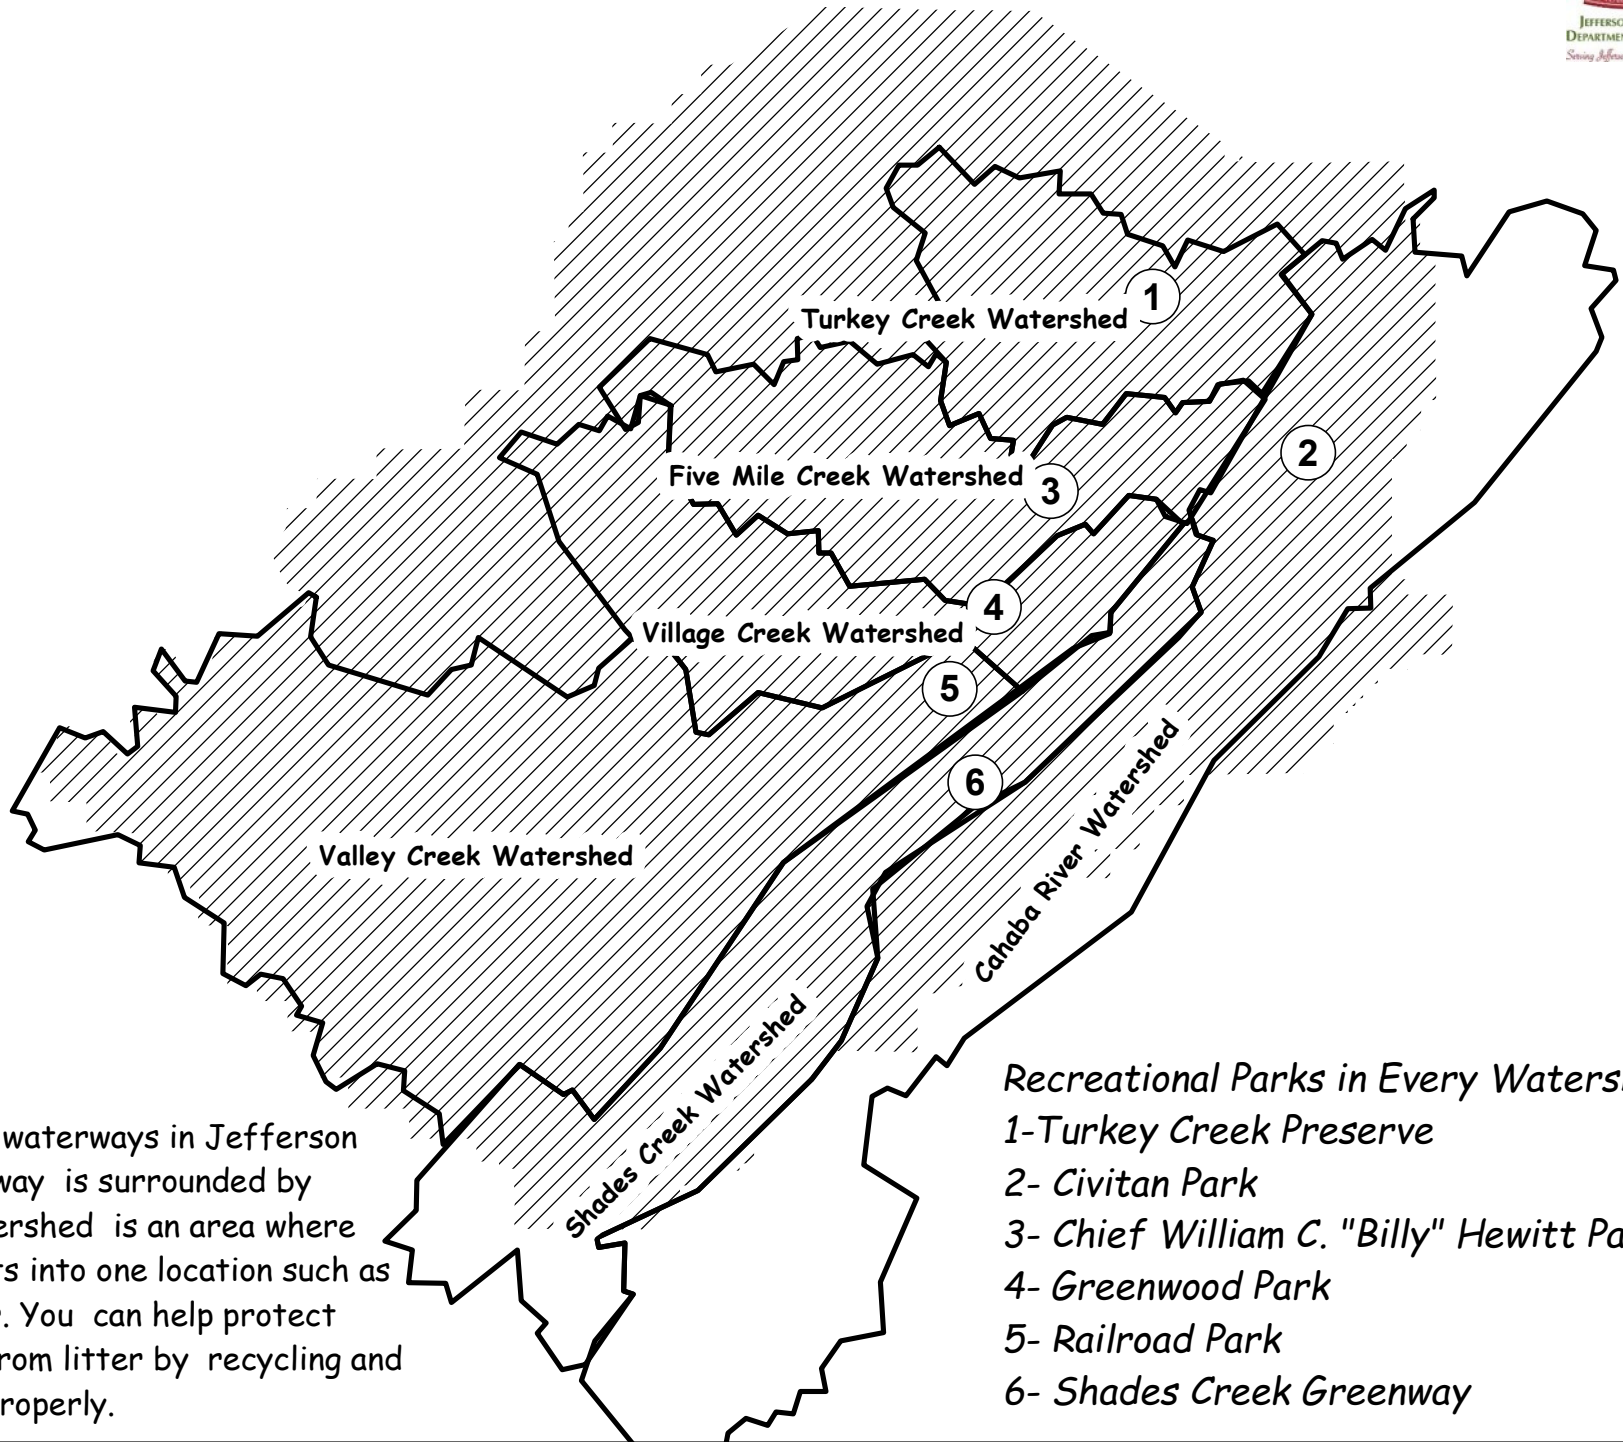

Jefferson County Watersheds

There are six major waterways in Jefferson County. Each waterway is surrounded by a watershed. A watershed is an area where all the water collects into one location such as a pond, lake or river. You can help protect these watersheds from litter by recycling and disposing of trash properly.

Recreational Parks in Every Watershed!

- 1- Turkey Creek Preserve
- 2- Civitan Park
- 3- Chief William C. "Billy" Hewitt Park
- 4- Greenwood Park
- 5- Railroad Park
- 6- Shades Creek Greenway